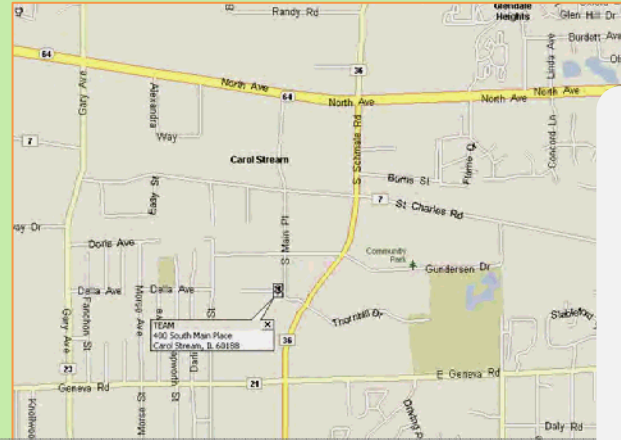

**Franson Training Center
(downstairs)**

395 Executive Drive,
Carol Stream IL 60188

Meals will be served
downstairs in the
Franson Training
Center.

Executive Drive

South Main Place

**Anderson Building
(Apartments)**

392 Executive Drive
Carol Stream, IL 60188

Enter the building and
go up one flight of
stairs to get keys to
your apartment in the
black letter box on the
second floor.

TEAM Office Building

**400 South Main Place
Carol Stream, IL 60188**